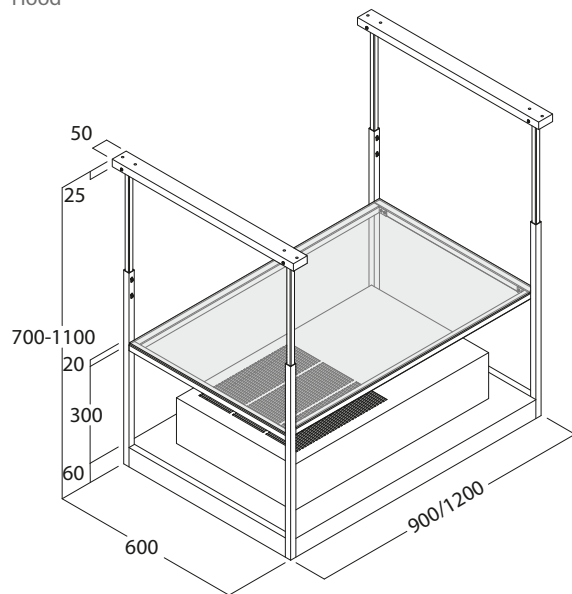

Sculptor Island

Cappa
Hood

Mensola
Shelf